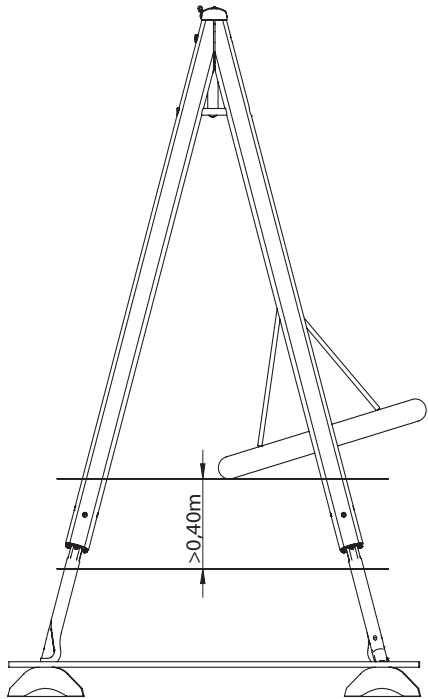

Goro, Turo

Mira

Omega

| | | | | |
|---|---------|---|------------|---------|
| 1 | SW50778 |  | 6x 32x35mm | 0.03kg |
| 2 | SW37479 |  | 2x | 0.14kg |
| 3 | SW78578 |  | 1x | 27.17kg |

S20

1 x 1

S17

S18

S19

S6

EN1176
1,50m

Goro, Turo

Mira

Omega