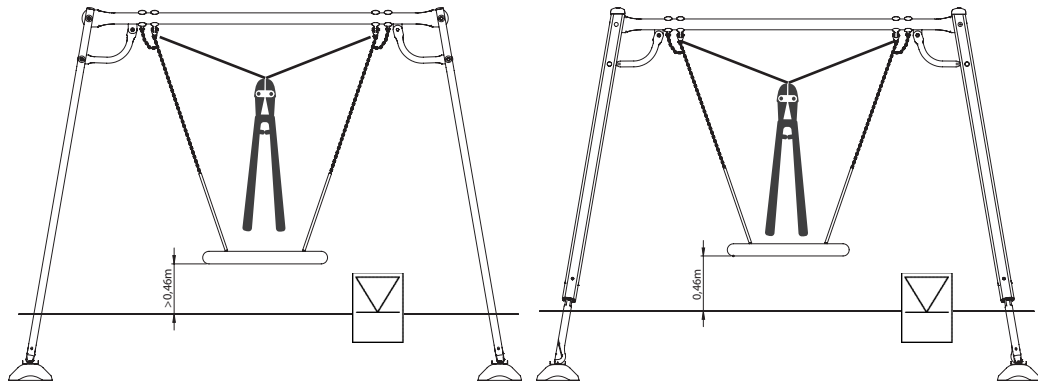

Goro, Turo

Mira

Omega

| | | | | |
|---|---------|---|------------|---------|
| 1 | SW50778 |  | 6x 32x35mm | 0.03kg |
| 2 | SW37479 |  | 2x | 0.14kg |
| 3 | SW78578 |  | 1x | 27.17kg |

S20

1 x 1

S17

S18

S19

S6

EN1176
1,50m

Goro, Turo

Mira

Omega