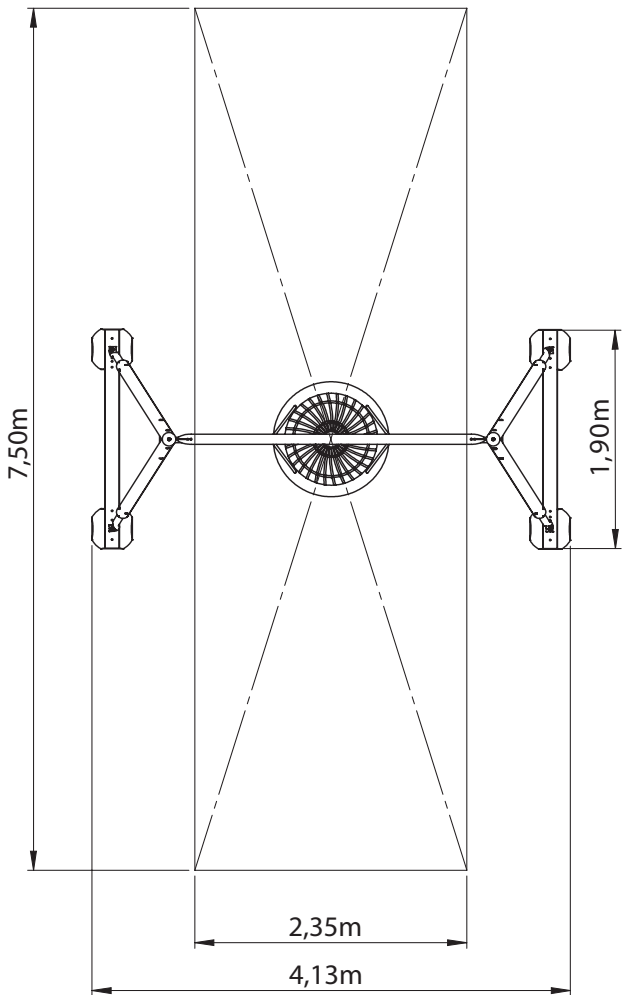

Goro, Turo

Mira

Omega

| | | | | |
|---|---------|---|------------|---------|
| 1 | SW50778 |  | 6x 32x35mm | 0.03kg |
| 2 | SW37479 |  | 2x | 0.14kg |
| 3 | SW78578 |  | 1x | 27.17kg |

S20

1 x 1

S17

S18

S19

S6

EN1176
1,50m

Goro, Turo

Mira

Omega