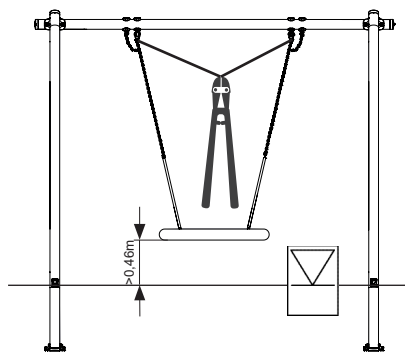

Goro, Turo

Mira

Omega

| | | | | |
|---|---------|---|------------|---------|
| 1 | SW50778 |  | 6x 32x35mm | 0.03kg |
| 2 | SW37479 |  | 2x | 0.14kg |
| 3 | SW78578 |  | 1x | 27.17kg |

S20

1 x 1

S17

S18

S19

S6

EN1176
1,50m

Goro, Turo

Mira

Omega