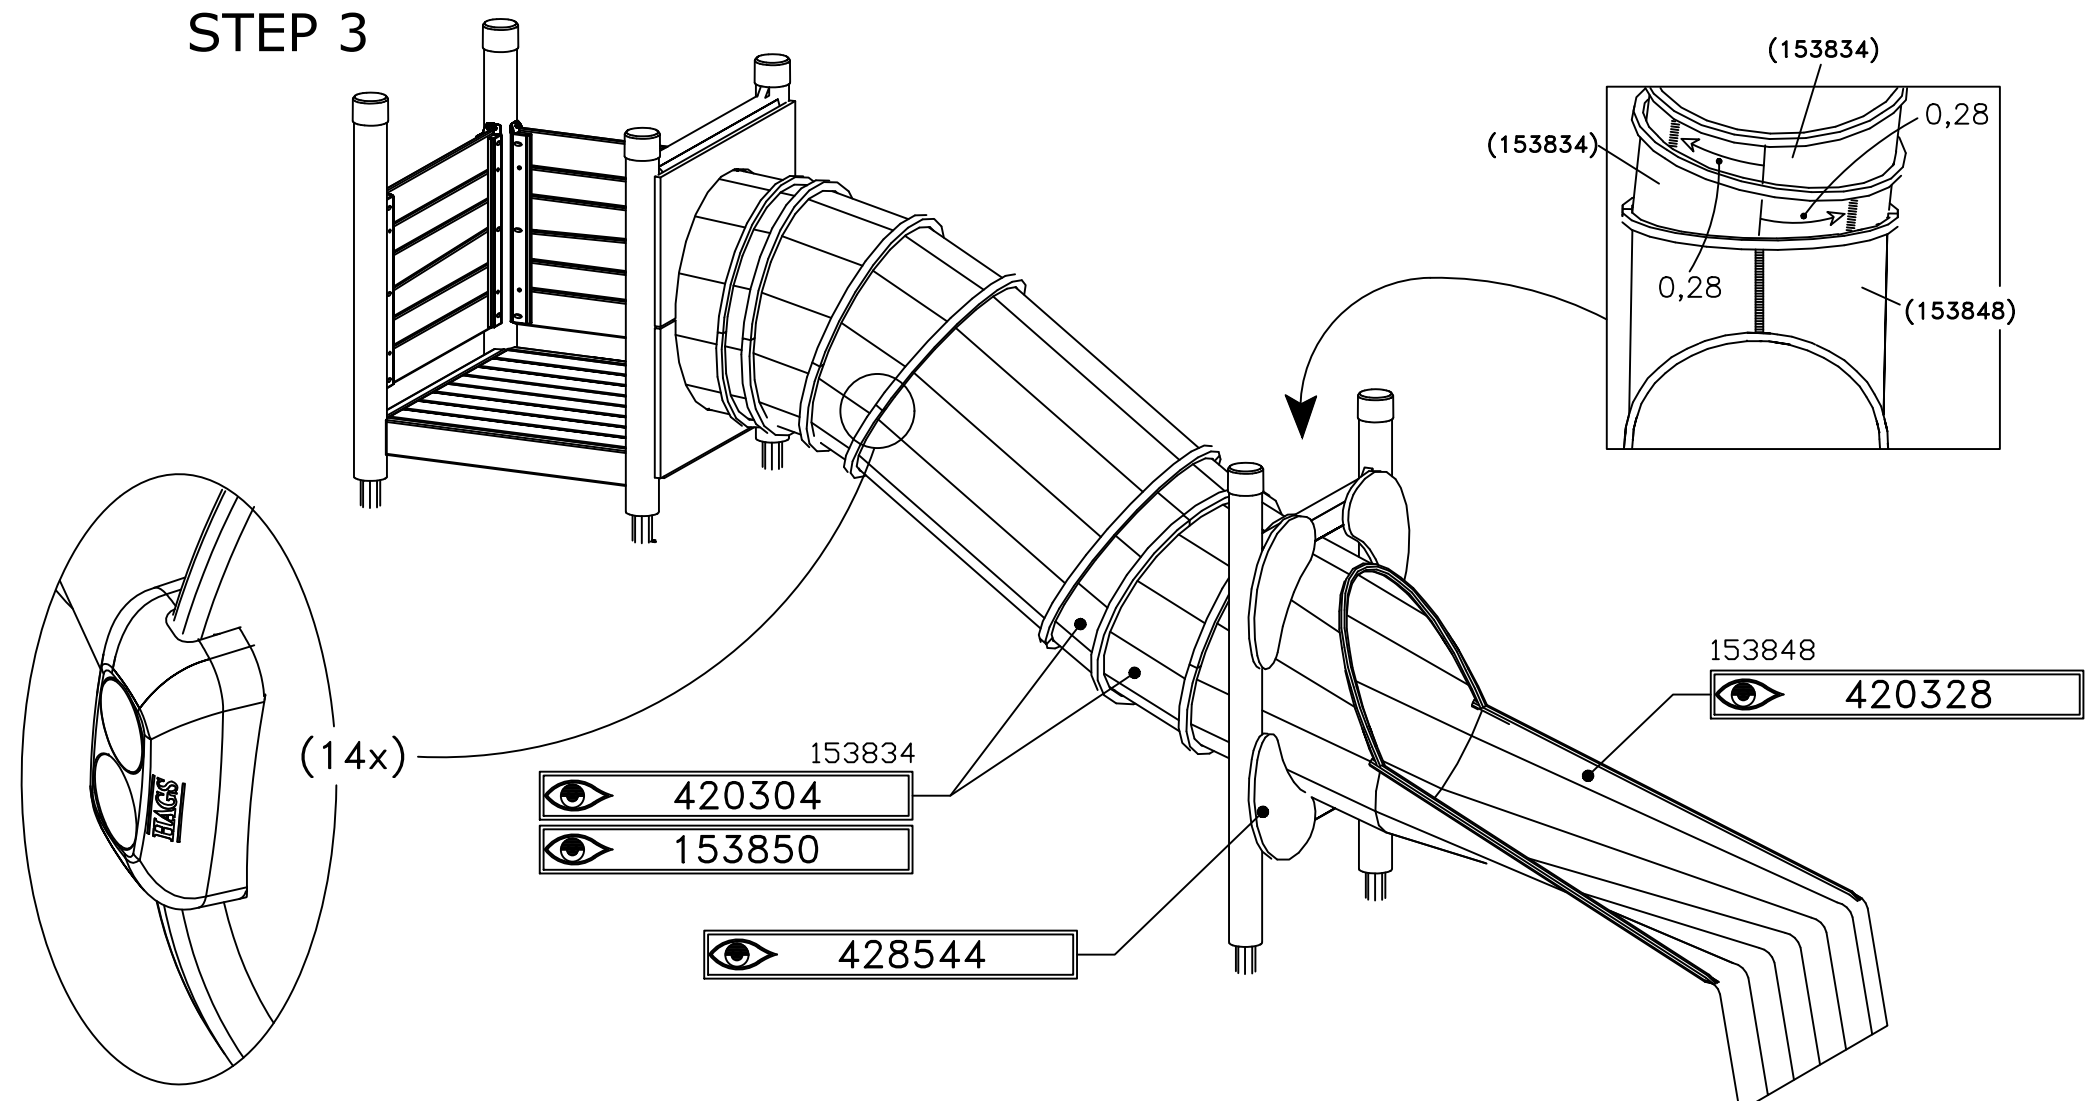

Step by Step UniPlay

HAGS 4020 SE 1(s)

STEP 1

STEP 2

[m]

STEP 3

HAGS ANEBY, SWEDEN
 +46(0)380-47300
 www.hags.com

Rider 4,5x1,5 m
 8066575
 2/2