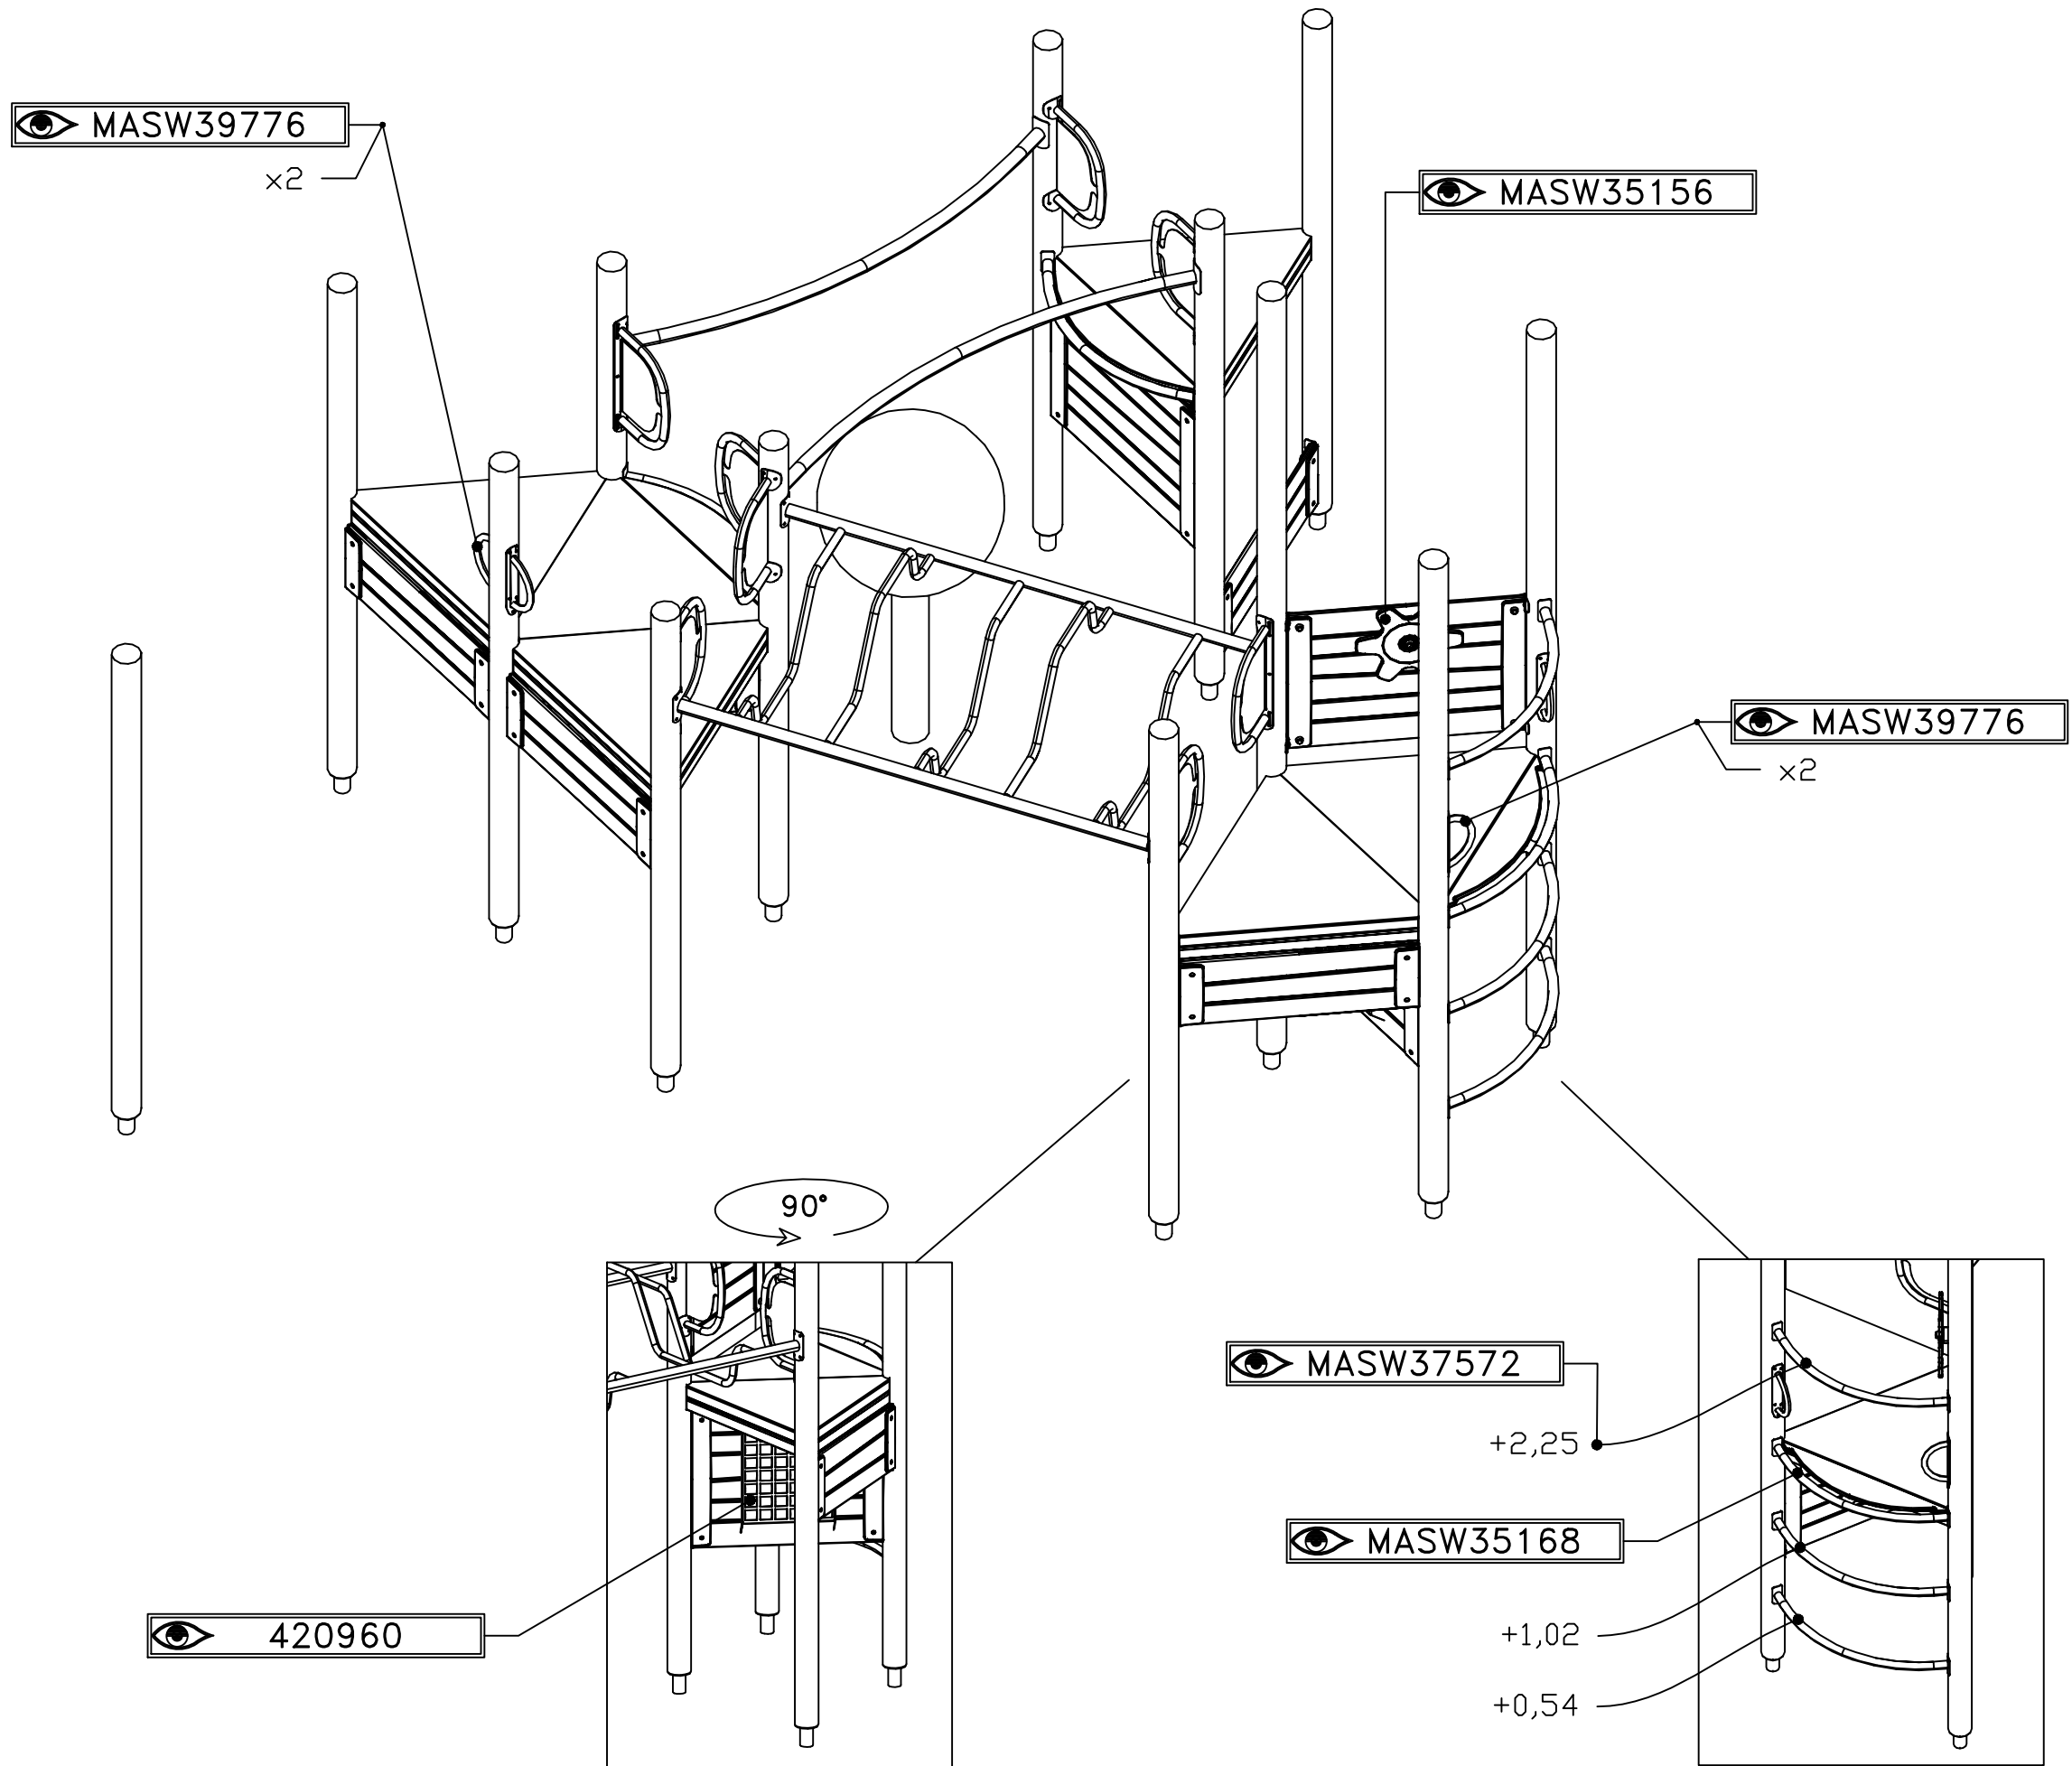

STEP 4

[m]

HAGS ANEBY, SWEDEN
+46(0)380-47300
www.hags.com

UniPlay Belidore
MASW65151
6/10

LN JN 2018-02-14 0