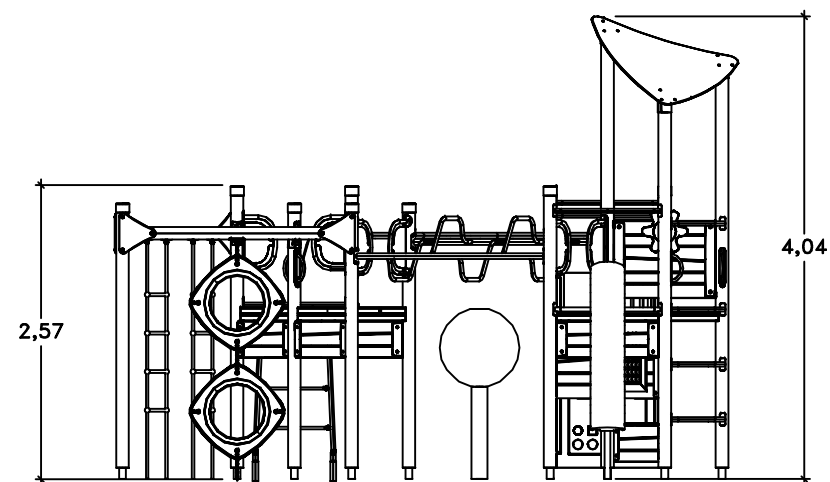

# UniPlay Belidore

1,0m 5,0m

[m]

56 m<sup>2</sup>

51

**HAGS** ANEBY, SWEDEN  
+46(0)380-47300  
www.hags.com

UniPlay Belidore  
MASW65151  
1/10

LN JN 2018-02-14 0