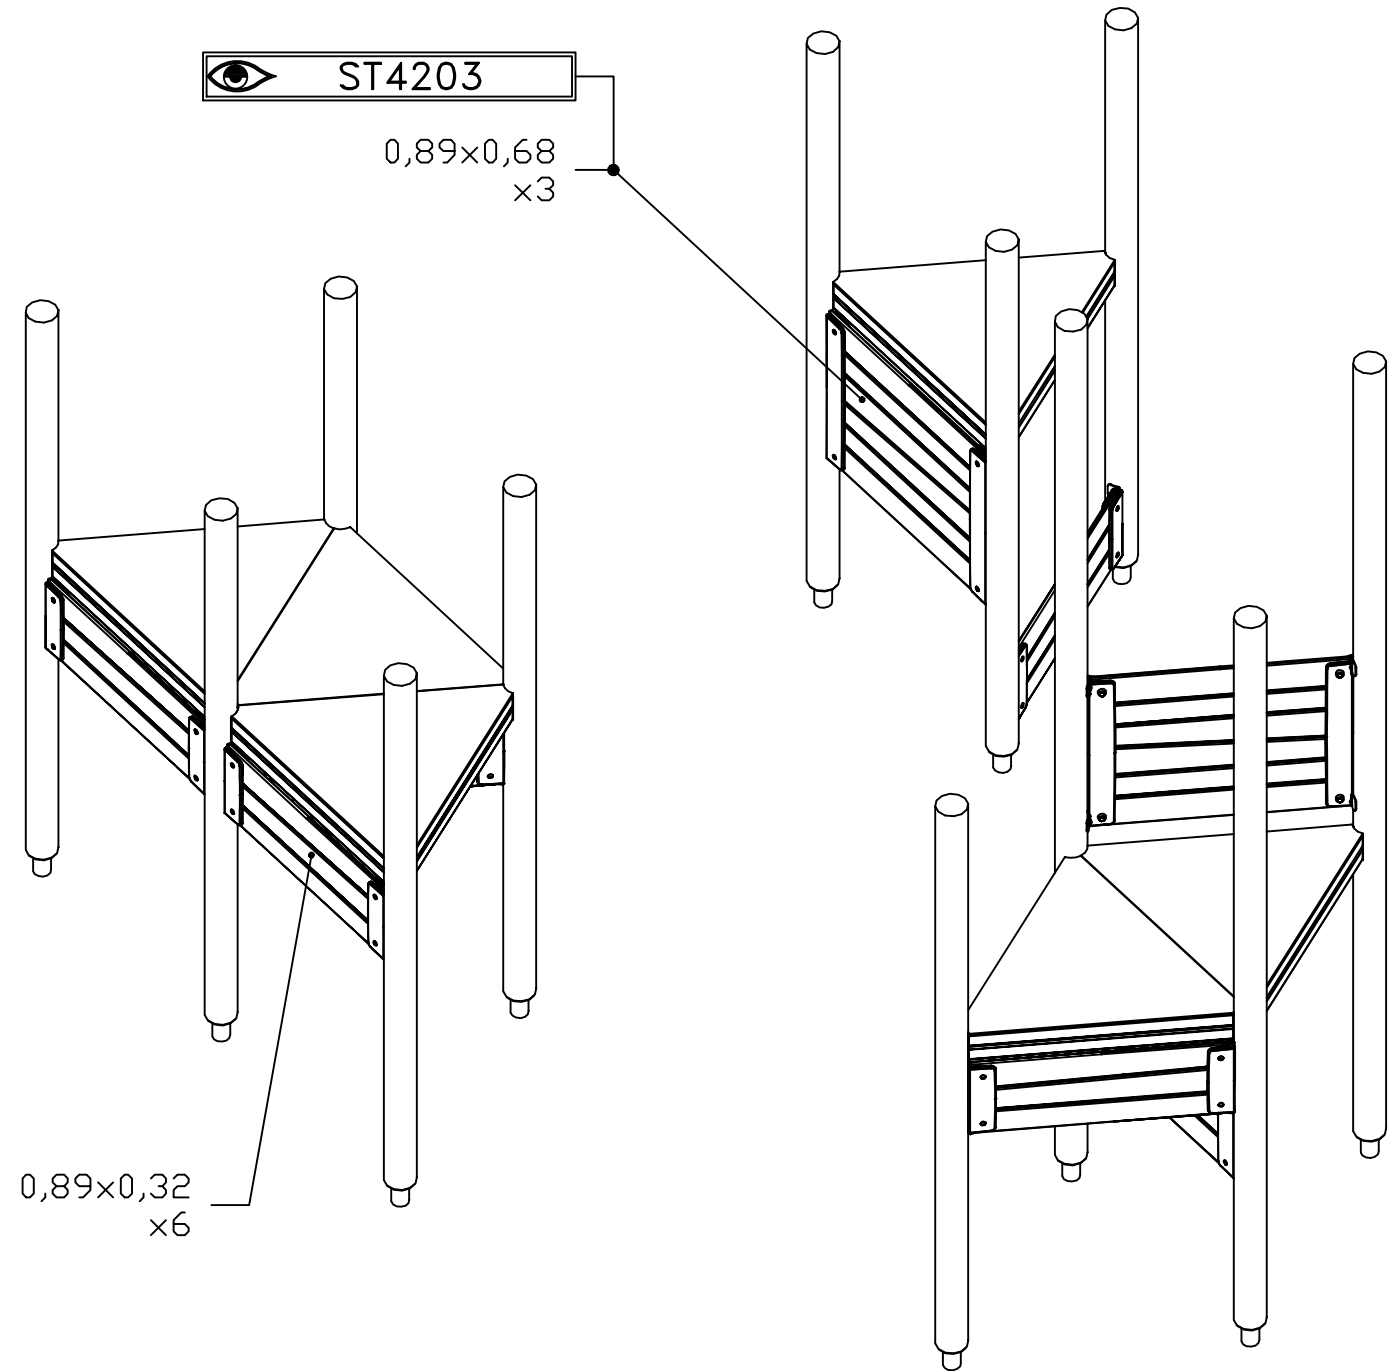

STEP 2

[m]

HAGS ANEBY, SWEDEN
+46(0)380-47300
www.hags.com

UniPlay Belidore
MASW65151
4/10

LN JN 2018-02-14 0