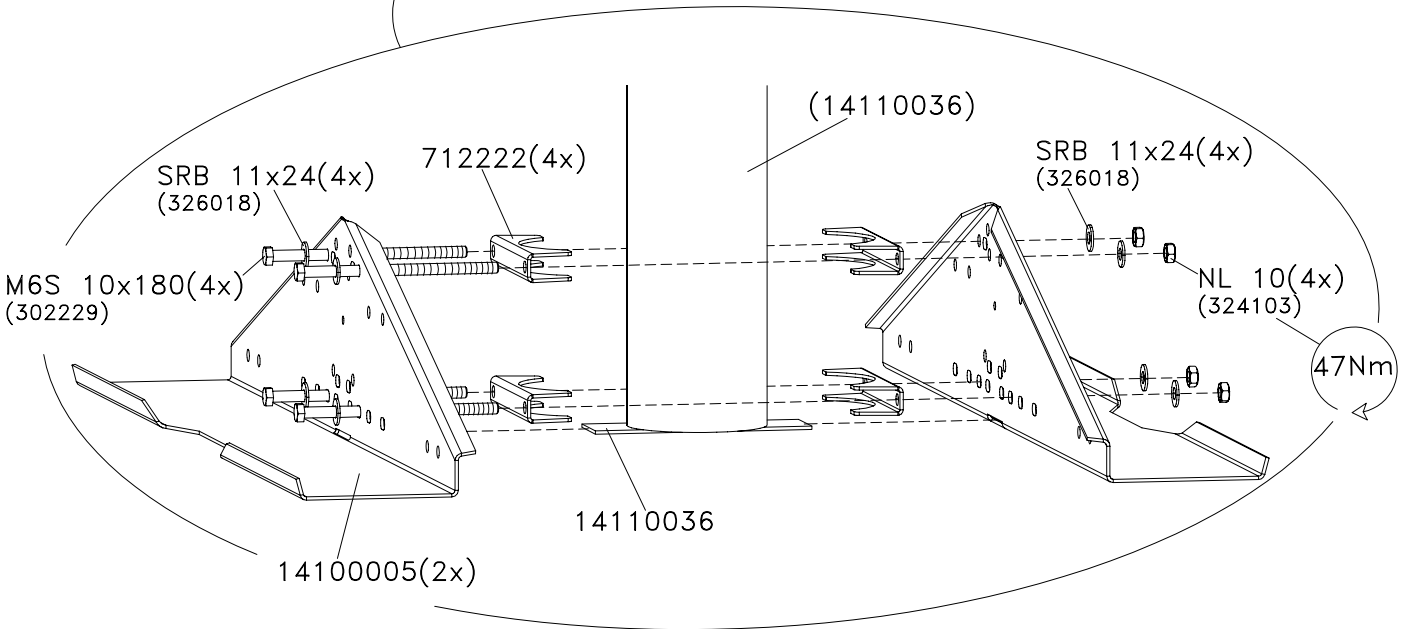

2

HAGS		ANEBY, SWEDEN	
		+46(0)380-47300	
		www.hags.com	
Leaf / Slope			
142 661 BM			
2(2)			
	AK		TJ
2009-11-13		1