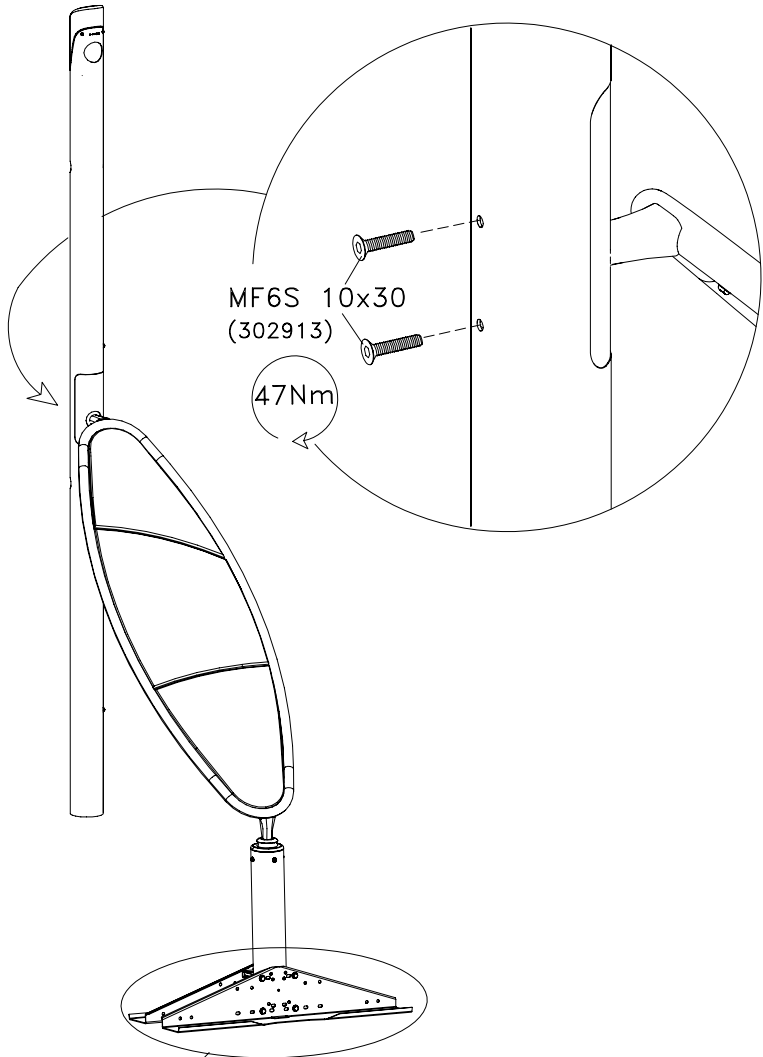

2

HAGS		ANEBY, SWEDEN	
		+46(0)380-47300	
		www.hags.com	
Leaf / Slope			
142 661 BM			
2(2)			
	AK		TJ
2009-11-13		1