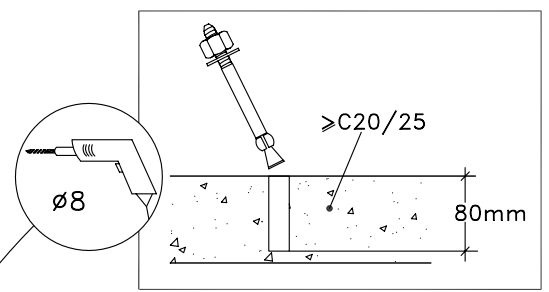

TYPE	HAGS NO.
<p>2,64x0,57m</p>	41073810

2x24h !

>C20/25
S1-S3

101

HAGS ANEBY, SWEDEN
+46(0)380-47300
www.hags.com

Trapeze
452 738 11
1(1)

TJ MN 2008-01-09 0