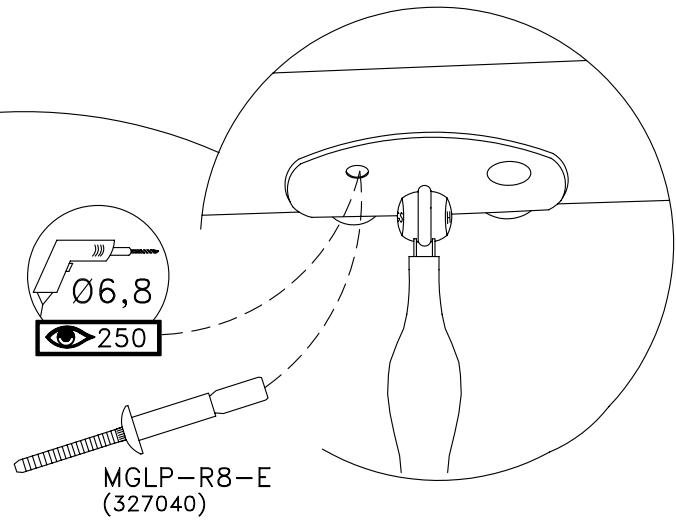

TYPE	HAGS NO.
<p>2,64x0,57m</p>	41073810

2x24h !

>C20/25
S1-S3

101

HAGS ANEBY, SWEDEN
+46(0)380-47300
www.hags.com

Trapeze
452 738 11
1(1)

TJ MN 2008-01-09 0