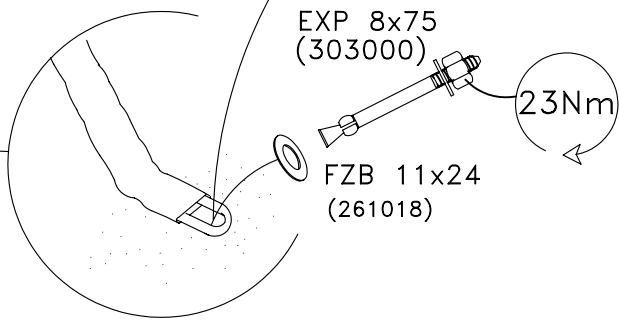

TYPE	HAGS NO.
<p>2,64x0,57m</p>	41073810

2x24h !

>C20/25
S1-S3

101

HAGS ANEBY, SWEDEN
+46(0)380-47300
www.hags.com

Trapeze
452 738 11
1(1)

TJ MN 2008-01-09 0