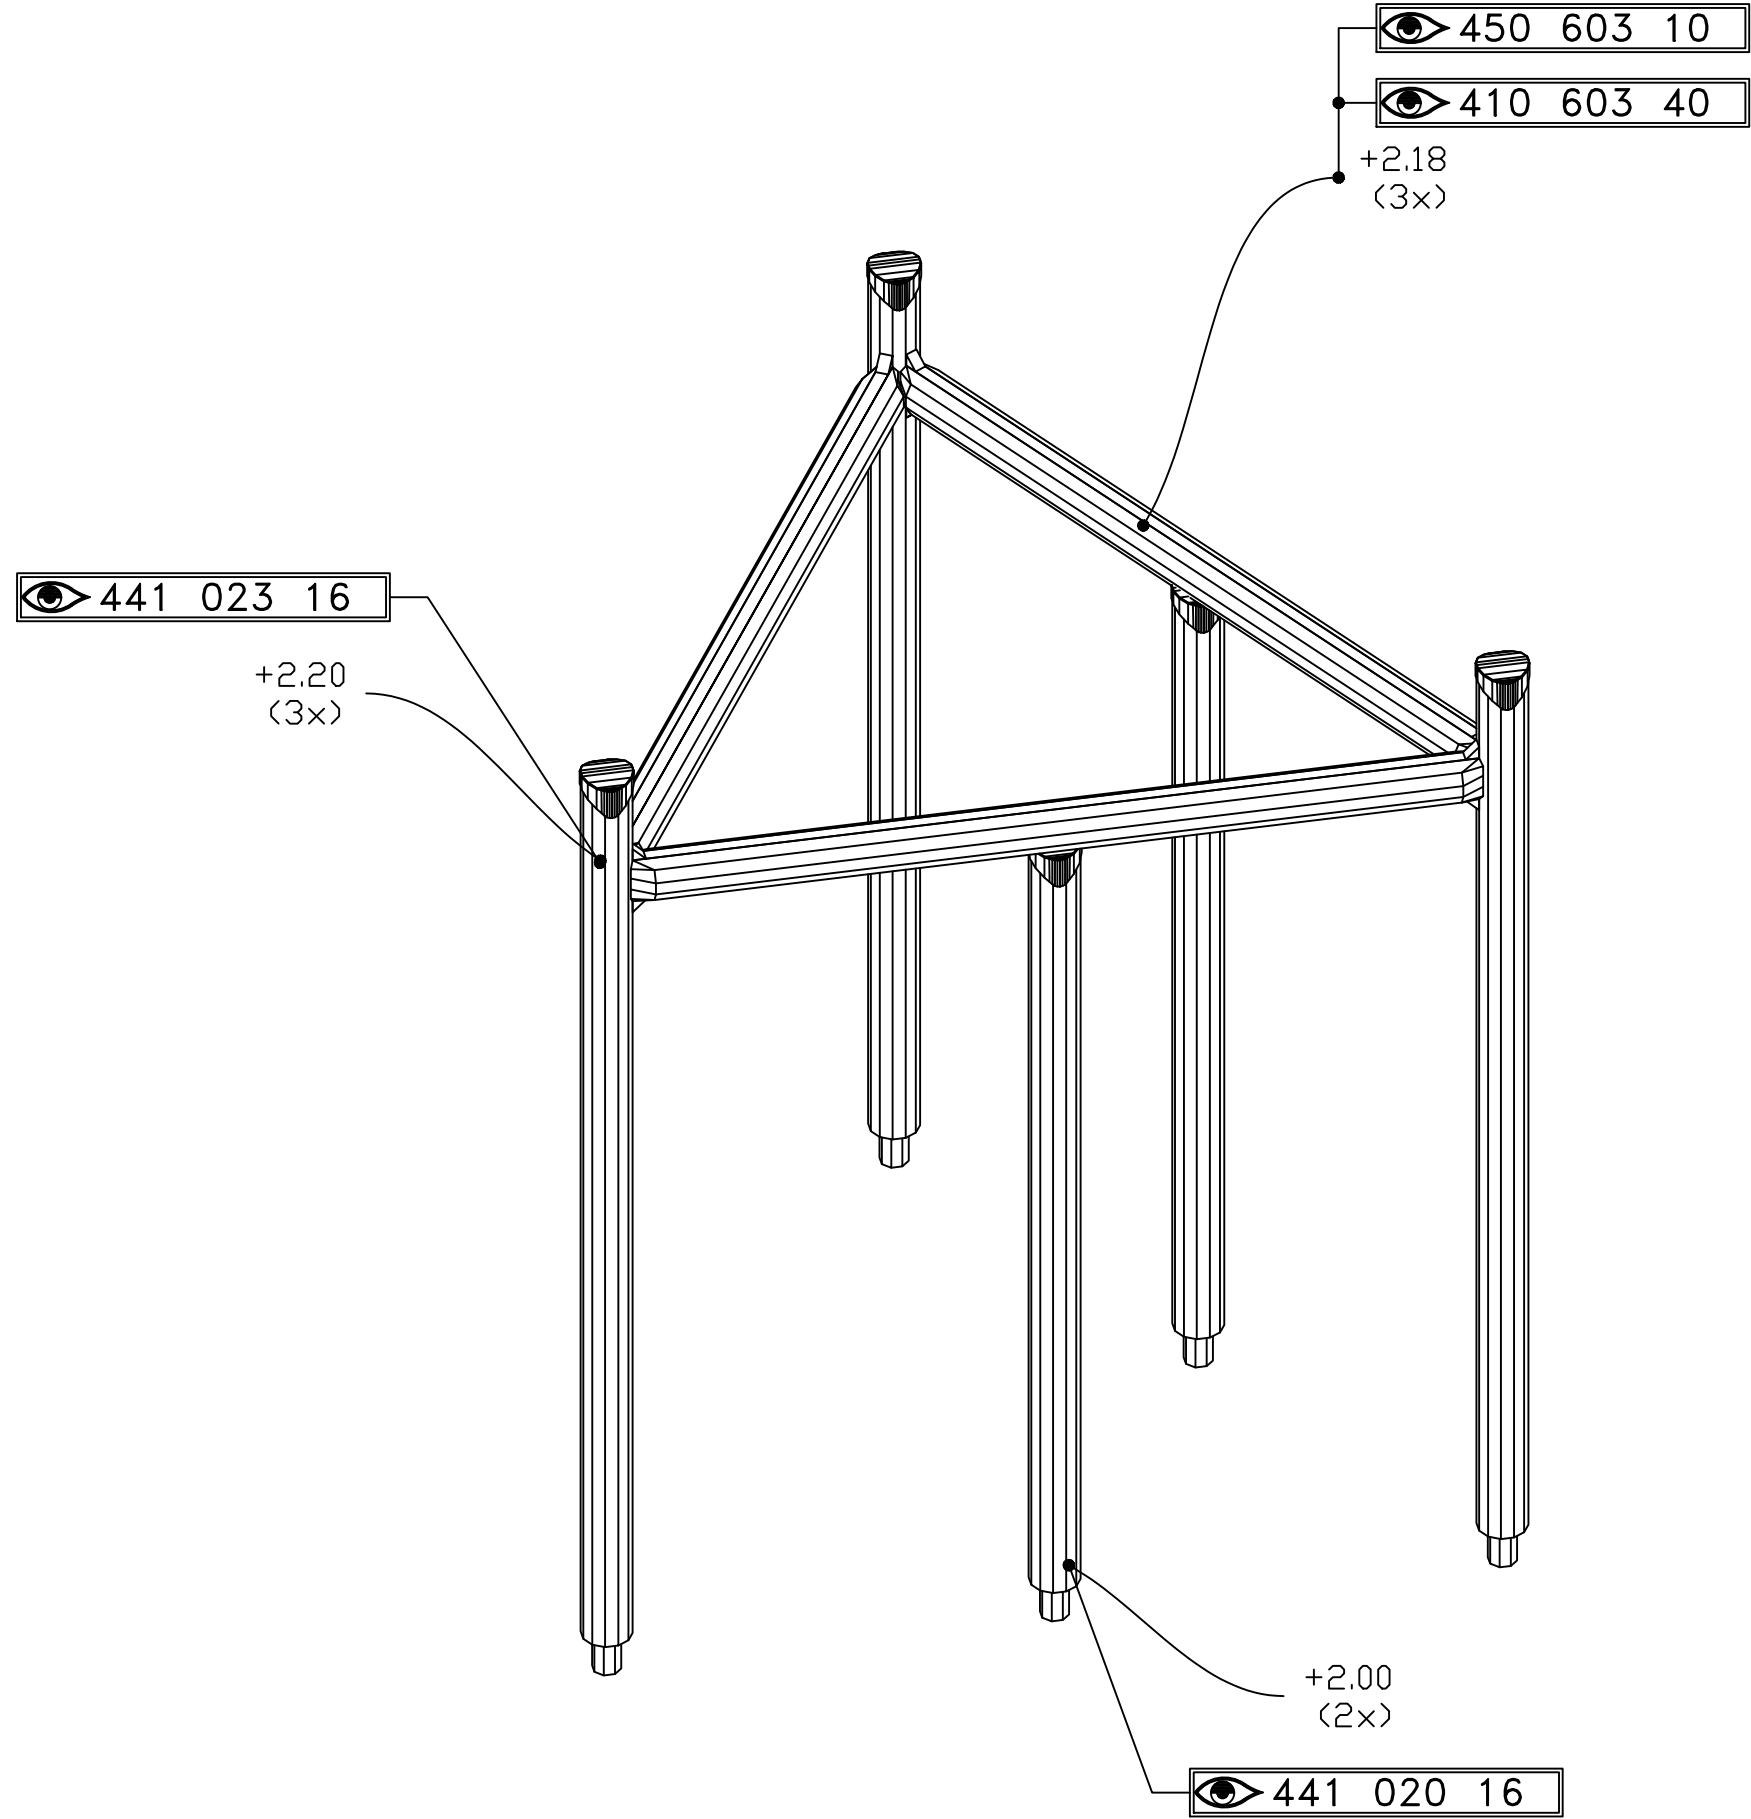

STEP 1

[m]

HAGS		ANEBY, SWEDEN	
		+46(0)380-47300	
		www.hags.com	
UniPlay Actus			
400 574			
2/4			
	JW		JW
2022-11-08		4